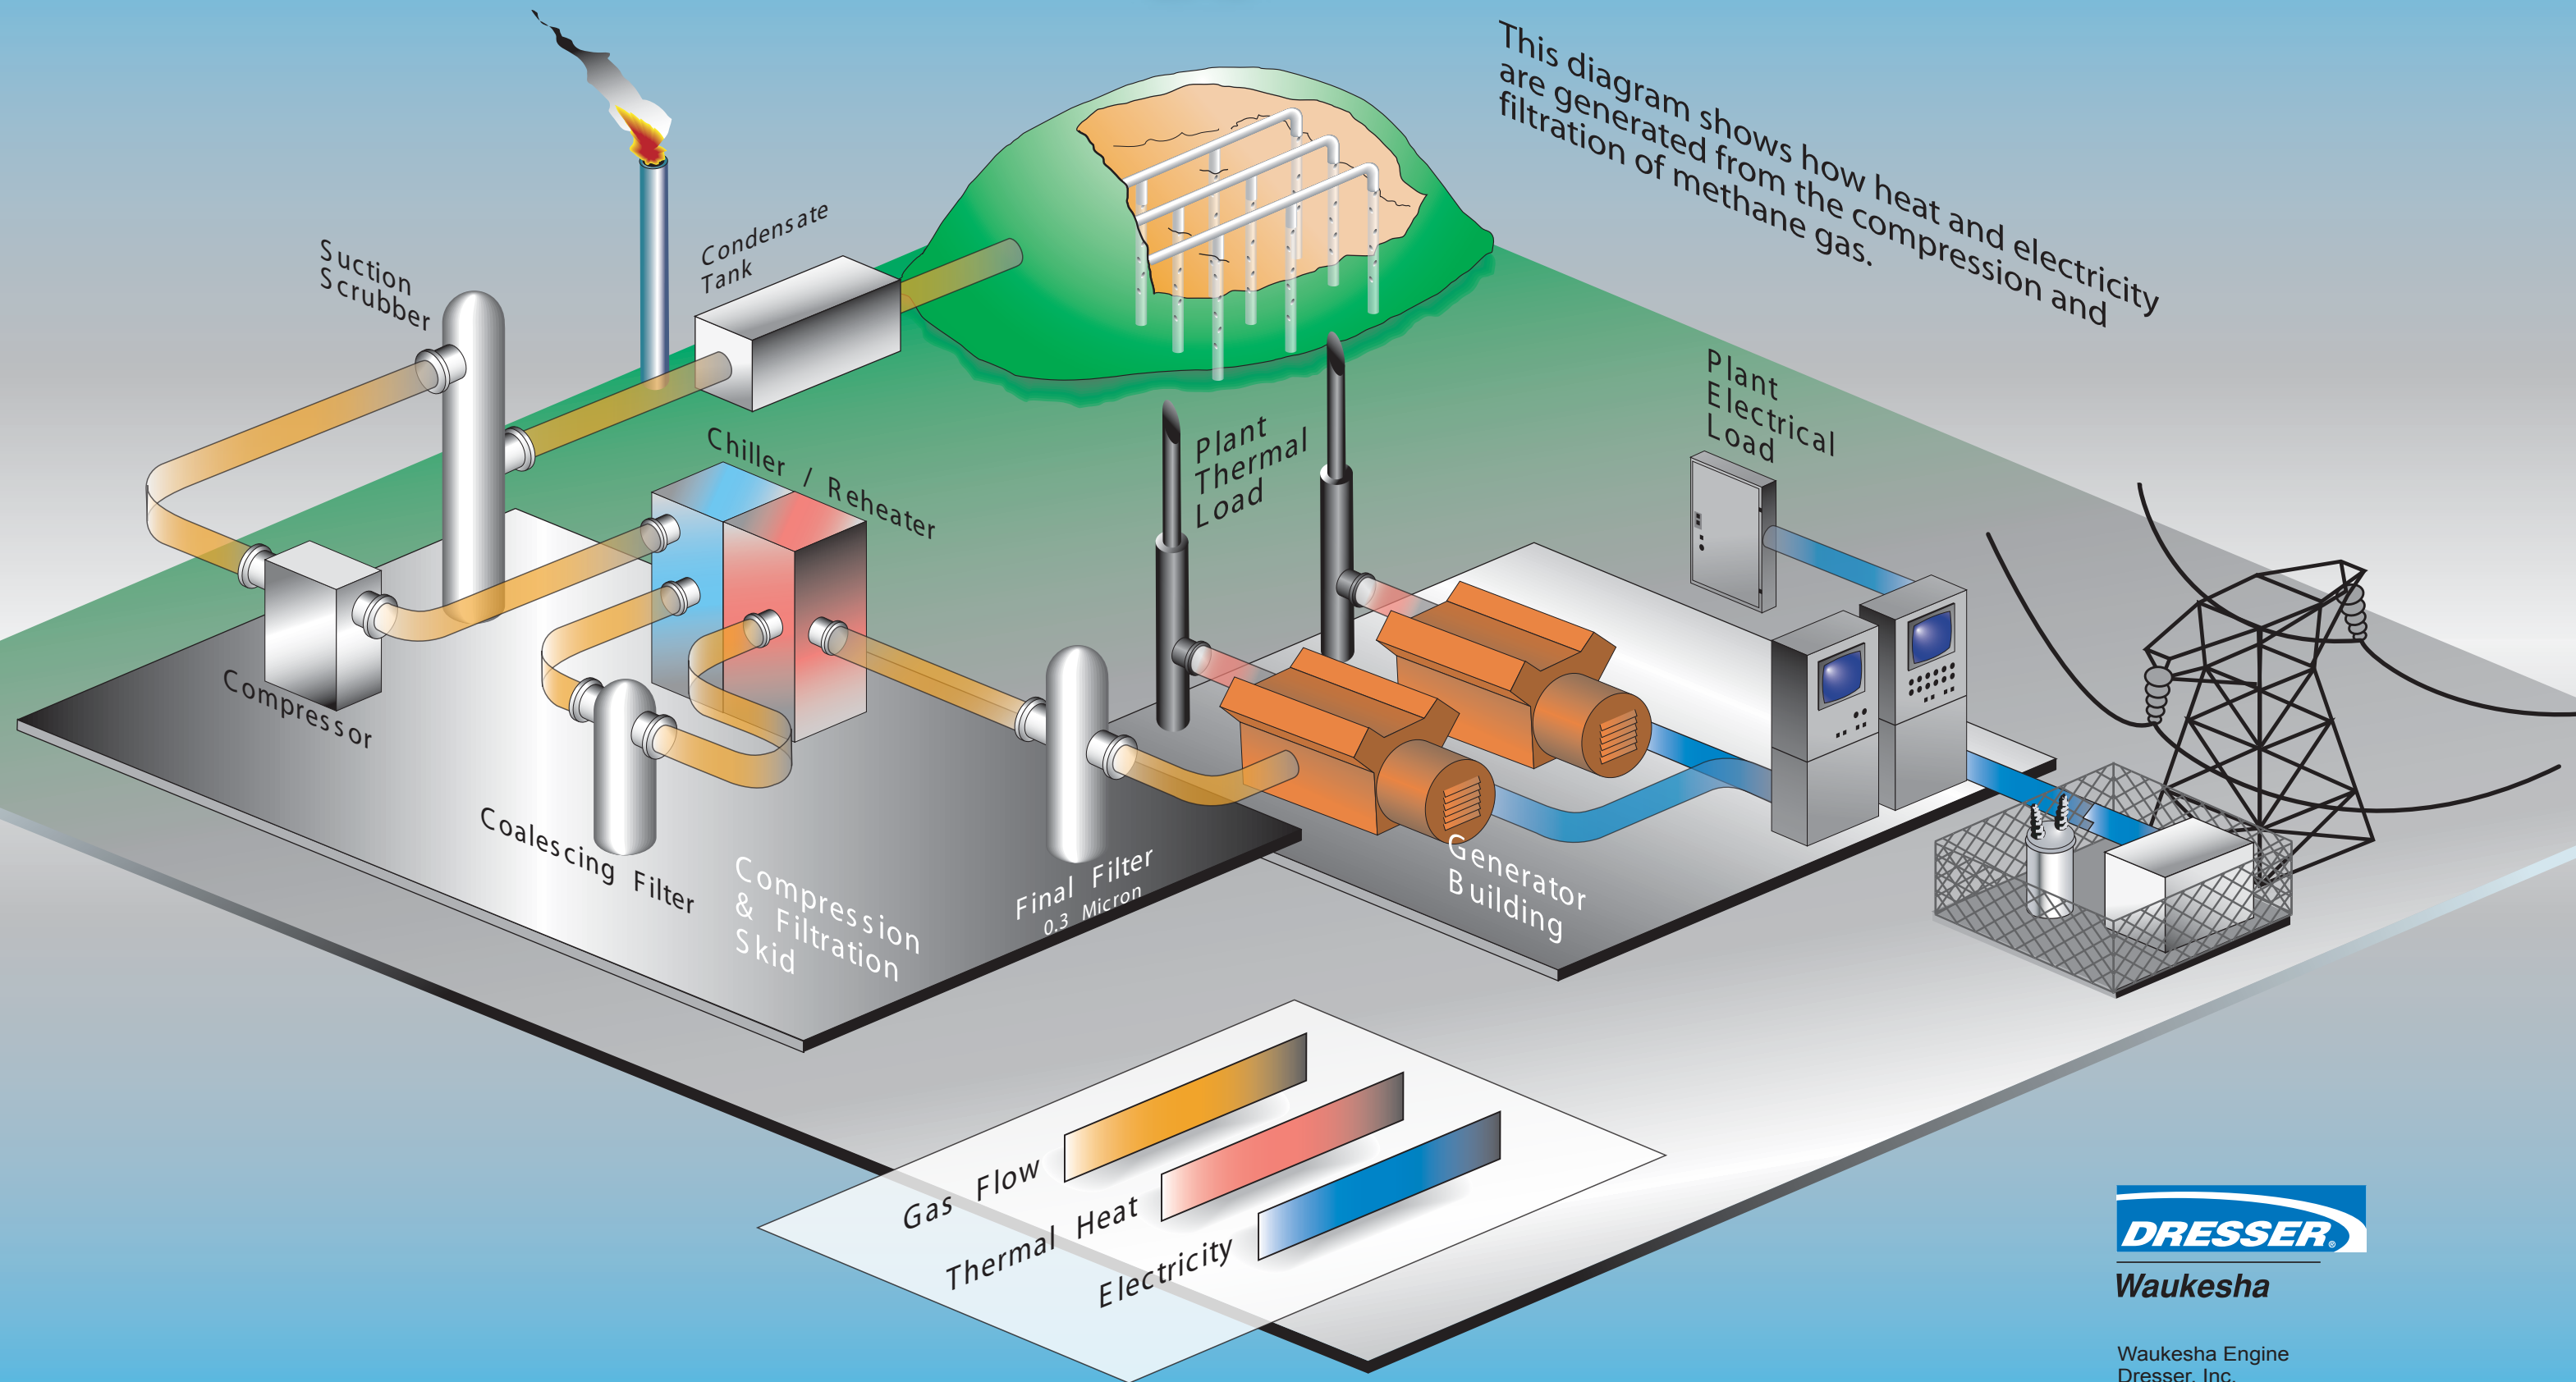

Landfill Gas To Energy

Waukesha

Waukesha Engine
Dresser, Inc.
1101 West St. Paul Avenue
Waukesha, Wisconsin 53188
(262)547-3311